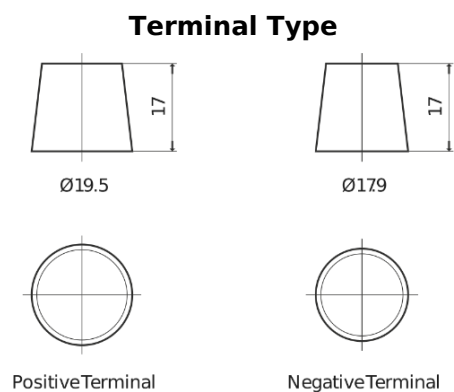

Product overview

Batteries for Trucks, Buses, Construction, Agriculture

PowerPRO TF2353

| | |
|--------------------------------|---------------|
| Part number | TF2353 |
| Technology | Flooded |
| EAN/GTIN | 3661024055321 |
| Voltage | 12 V |
| Capacity | 235.0 Ah |
| CCA | 1300 A |
| Length | 518 mm |
| Width | 274 mm |
| Height | 240 mm |
| Box size | D06 |
| Polarity | ETN 3 |
| Terminal Type | EN taper post |
| Hold Down | B0 |
| Weights (subject of variation) | 56.30 kg |