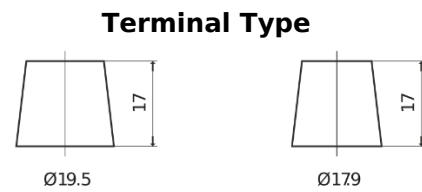

Product overview

Batteries for Trucks, Buses, Construction, Agriculture

PowerPRO TF2353

Part number	TF2353
Technology	Flooded
EAN/GTIN	3661024055321
Voltage	12 V
Capacity	235.0 Ah
CCA	1300 A
Length	518 mm
Width	274 mm
Height	240 mm
Box size	D06
Polarity	ETN 3
Terminal Type	EN taper post
Hold Down	B0
Weights (subject of variation)	56.30 kg