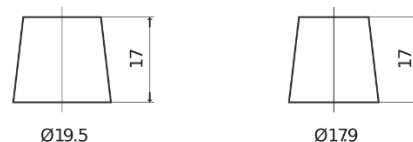

Product overview

Batteries for Cars

Excell EB602

Part number	EB602
Technology	Flooded
EAN/GTIN	3661024034630
Voltage	12 V
Capacity	60 Ah
CCA	540 A
Length	242 mm
Width	175 mm
Height	175 mm
Box size	LB2
Polarity	ETN 0
Terminal Type	EN taper post
Hold Down	B13
Weights (subject of variation)	12.90 kg

Polarity

Terminal Type

Positive Terminal

Negative Terminal

Hold Down

Design, features and specifications are subject to change without notice. We disclaim any representation or warranty, express or implied, concerning the data or recommendations, and in no event shall be liable for any loss or damage claimed to have arisen as a result. Some products may not be available in your local market.