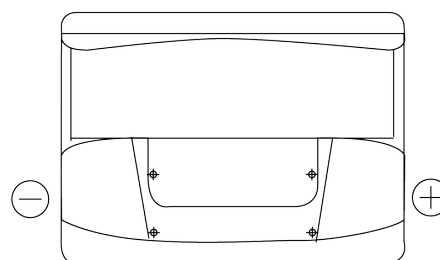

Product overview

Batteries for Cars

Excell EB602

Part number	EB602
Technology	Flooded
EAN/GTIN	3661024034630
Voltage	12 V
Capacity	60 Ah
CCA	540 A
Length	242 mm
Width	175 mm
Height	175 mm
Box size	LB2
Polarity	ETN 0
Terminal Type	EN taper post
Hold Down	B13
Weights (subject of variation)	12.90 kg

Polarity

Terminal Type

Positive Terminal

Negative Terminal

Hold Down

Design, features and specifications are subject to change without notice. We disclaim any representation or warranty, express or implied, concerning the data or recommendations, and in no event shall be liable for any loss or damage claimed to have arisen as a result. Some products may not be available in your local market.