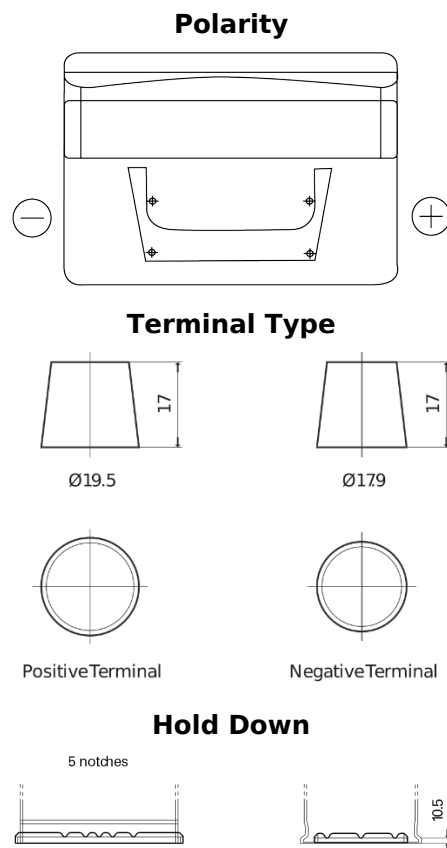

Product overview

Batteries for Cars

Classic EC542

Part number	EC542
Technology	Flooded
EAN/GTIN	3661024034852
Voltage	12 V
Capacity	54 Ah
CCA	500 A
Length	242 mm
Width	175 mm
Height	175 mm
Box size	LB2
Polarity	ETN 0
Terminal Type	EN taper post
Hold Down	B13
Weights (subject of variation)	12.90 kg