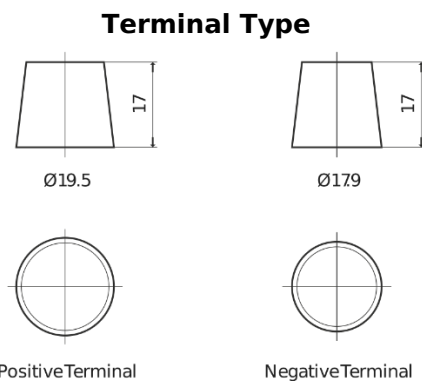

**Product overview**

Batteries for Trucks, Buses, Construction, Agriculture

**Endurance+PRO Gel TD2103T**

Part number	TD2103T
Technology	GEL
EAN/GTIN	3661024057462
Voltage	12 V
Capacity	210.0 Ah
CCA	800 A
Length	518 mm
Width	274 mm
Height	240 mm
Box size	D06
Polarity	ETN 3
Terminal Type	EN taper post
Hold Down	B0
Weights (subject of variation)	66.00 kg