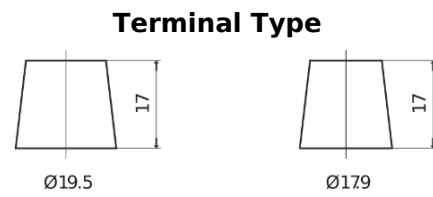

Product overview

Batteries for Trucks, Buses, Construction, Agriculture

Endurance+PRO Gel TD2103T

| | |
|--------------------------------|---------------|
| Part number | TD2103T |
| Technology | GEL |
| EAN/GTIN | 3661024057462 |
| Voltage | 12 V |
| Capacity | 210.0 Ah |
| CCA | 800 A |
| Length | 518 mm |
| Width | 274 mm |
| Height | 240 mm |
| Box size | D06 |
| Polarity | ETN 3 |
| Terminal Type | EN taper post |
| Hold Down | B0 |
| Weights (subject of variation) | 66.00 kg |