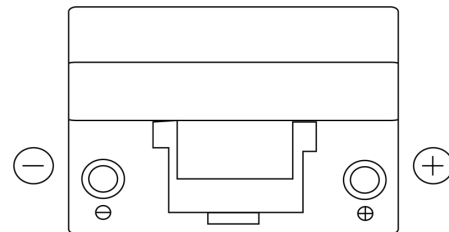

**Product overview**

Batteries for Cars

**Standard TC904**

Part number	TC904
Technology	Flooded
EAN/GTIN	3661024054751
Voltage	12 V
Capacity	90.0 Ah
CCA	680 A
Length	306 mm
Width	173 mm
Height	222 mm
Box size	D31
Polarity	ETN 0
Terminal Type	EN taper post
Hold Down	Korean B1
Weights (subject of variation)	19.90 kg

**Polarity**

**Terminal Type**

Positive Terminal

Negative Terminal

**Hold Down**

Design, features and specifications are subject to change without notice. We disclaim any representation or warranty, express or implied, concerning the data or recommendations, and in no event shall be liable for any loss or damage claimed to have arisen as a result. Some products may not be available in your local market.