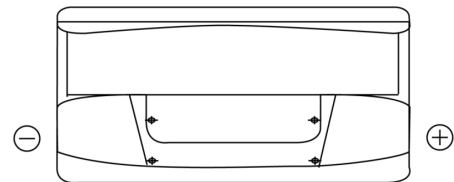

**Product overview**

Batteries for Cars

**Standard TC900**

Part number	TC900
Technology	Flooded
EAN/GTIN	3661024054836
Voltage	12 V
Capacity	90.0 Ah
CCA	720 A
Length	353 mm
Width	175 mm
Height	190 mm
Box size	L05
Polarity	ETN 0
Terminal Type	EN taper post
Hold Down	B13
Weights (subject of variation)	20.50 kg

**Polarity**

**Terminal Type**

Positive Terminal

Negative Terminal

**Hold Down**

Design, features and specifications are subject to change without notice. We disclaim any representation or warranty, express or implied, concerning the data or recommendations, and in no event shall be liable for any loss or damage claimed to have arisen as a result. Some products may not be available in your local market.