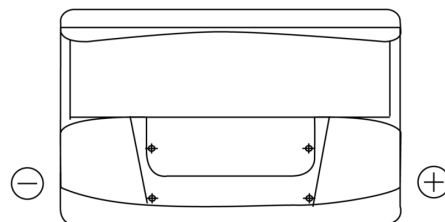

Product overview

Batteries for Cars

Standard TC700

Part number	TC700
Technology	Flooded
EAN/GTIN	3661024054829
Voltage	12 V
Capacity	70.0 Ah
CCA	640 A
Length	278 mm
Width	175 mm
Height	190 mm
Box size	L03
Polarity	ETN 0
Terminal Type	EN taper post
Hold Down	B13
Weights (subject of variation)	16.00 kg

Polarity

Terminal Type

Positive Terminal

Negative Terminal

Hold Down

Design, features and specifications are subject to change without notice. We disclaim any representation or warranty, express or implied, concerning the data or recommendations, and in no event shall be liable for any loss or damage claimed to have arisen as a result. Some products may not be available in your local market.