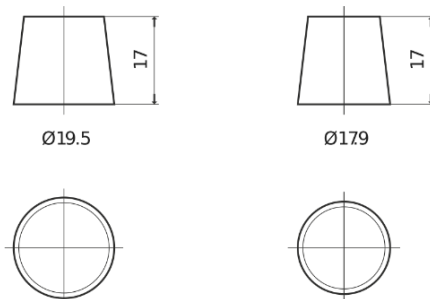

Product overview

Batteries for Cars

Standard TC700

Part number	TC700
Technology	Flooded
EAN/GTIN	3661024054829
Voltage	12 V
Capacity	70.0 Ah
CCA	640 A
Length	278 mm
Width	175 mm
Height	190 mm
Box size	L03
Polarity	ETN 0
Terminal Type	EN taper post
Hold Down	B13
Weights (subject of variation)	16.00 kg

Polarity

Terminal Type

Positive Terminal

Negative Terminal

Hold Down

Design, features and specifications are subject to change without notice. We disclaim any representation or warranty, express or implied, concerning the data or recommendations, and in no event shall be liable for any loss or damage claimed to have arisen as a result. Some products may not be available in your local market.