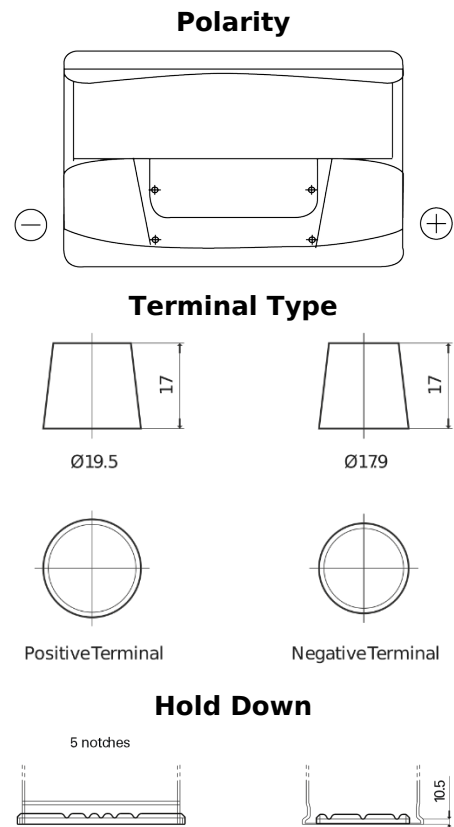

Product overview

Batteries for Cars

Standard TC700

Part number	TC700
Technology	Flooded
EAN/GTIN	3661024054829
Voltage	12 V
Capacity	70.0 Ah
CCA	640 A
Length	278 mm
Width	175 mm
Height	190 mm
Box size	L03
Polarity	ETN 0
Terminal Type	EN taper post
Hold Down	B13
Weights (subject of variation)	16.00 kg