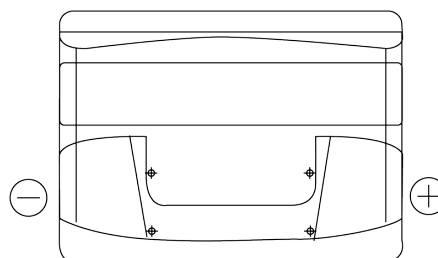

Product overview

Batteries for Cars

Technica TB442

Part number	TB442
Technology	Flooded
EAN/GTIN	3661024054607
Voltage	12 V
Capacity	44 Ah
CCA	420 A
Length	207 mm
Width	175 mm
Height	175 mm
Box size	LB1
Polarity	ETN 0
Terminal Type	EN taper post
Hold Down	B13
Weights (subject of variation)	10.60 kg

Polarity

Terminal Type

Positive Terminal

Negative Terminal

Hold Down

Design, features and specifications are subject to change without notice. We disclaim any representation or warranty, express or implied, concerning the data or recommendations, and in no event shall be liable for any loss or damage claimed to have arisen as a result. Some products may not be available in your local market.