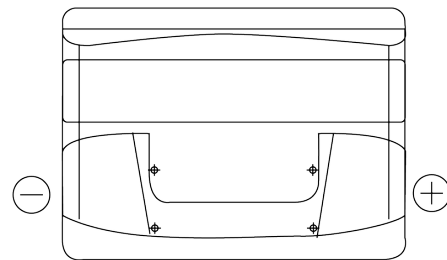

Product overview

Batteries for Cars

Formula FB442

Part number	FB442
Technology	Flooded
EAN/GTIN	3661024044608
Voltage	12 V
Capacity	44 Ah
CCA	420 A
Length	207 mm
Width	175 mm
Height	175 mm
Box size	LB1
Polarity	ETN 0
Terminal Type	EN taper post
Hold Down	B13
Weights (subject of variation)	10.60 kg

Polarity

Terminal Type

Positive Terminal

Negative Terminal

Hold Down

Design, features and specifications are subject to change without notice. We disclaim any representation or warranty, express or implied, concerning the data or recommendations, and in no event shall be liable for any loss or damage claimed to have arisen as a result. Some products may not be available in your local market.