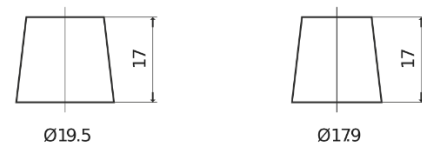

**Product overview**

Batteries for Cars

**Standard TC440**

Part number	TC440
Technology	Flooded
EAN/GTIN	3661024054782
Voltage	12 V
Capacity	44.0 Ah
CCA	360 A
Length	207 mm
Width	175 mm
Height	190 mm
Box size	L01
Polarity	ETN 0
Terminal Type	EN taper post
Hold Down	B13
Weights (subject of variation)	11.10 kg

**Polarity**

**Terminal Type**

Positive Terminal

Negative Terminal

**Hold Down**

Design, features and specifications are subject to change without notice. We disclaim any representation or warranty, express or implied, concerning the data or recommendations, and in no event shall be liable for any loss or damage claimed to have arisen as a result. Some products may not be available in your local market.