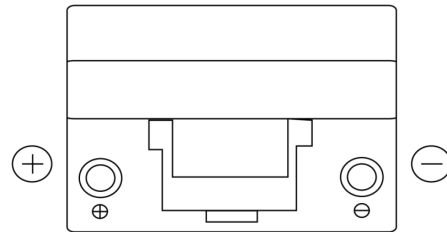

Product overview

Batteries for Cars

Technica TB955

Part number	TB955
Technology	Flooded
EAN/GTIN	3661024054461
Voltage	12 V
Capacity	95.0 Ah
CCA	760 A
Length	306 mm
Width	173 mm
Height	222 mm
Box size	D31
Polarity	ETN 1
Terminal Type	EN taper post
Hold Down	Korean B1
Weights (subject of variation)	20.60 kg

Polarity

Terminal Type

Hold Down

Design, features and specifications are subject to change without notice. We disclaim any representation or warranty, express or implied, concerning the data or recommendations, and in no event shall be liable for any loss or damage claimed to have arisen as a result. Some products may not be available in your local market.