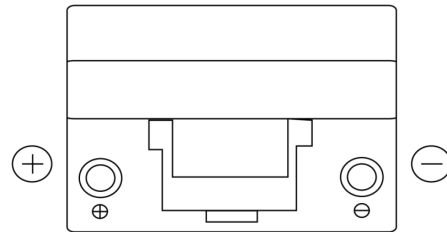

**Product overview**

Batteries for Cars

**Technica TB955**

Part number	TB955
Technology	Flooded
EAN/GTIN	3661024054461
Voltage	12 V
Capacity	95.0 Ah
CCA	760 A
Length	306 mm
Width	173 mm
Height	222 mm
Box size	D31
Polarity	ETN 1
Terminal Type	EN taper post
Hold Down	Korean B1
Weights (subject of variation)	20.60 kg

**Polarity**

**Terminal Type**

Positive Terminal

Negative Terminal

**Hold Down**

Design, features and specifications are subject to change without notice. We disclaim any representation or warranty, express or implied, concerning the data or recommendations, and in no event shall be liable for any loss or damage claimed to have arisen as a result. Some products may not be available in your local market.