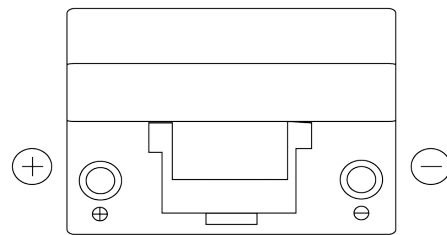

Product overview

Batteries for Cars

Technica TB955

Part number	TB955
Technology	Flooded
EAN/GTIN	3661024054461
Voltage	12 V
Capacity	95.0 Ah
CCA	760 A
Length	306 mm
Width	173 mm
Height	222 mm
Box size	D31
Polarity	ETN 1
Terminal Type	EN taper post
Hold Down	Korean B1
Weights (subject of variation)	20.60 kg

Polarity

Terminal Type

Ø19.5

Ø179

Positive Terminal

Negative Terminal

Hold Down

Design, features and specifications are subject to change without notice. We disclaim any representation or warranty, express or implied, concerning the data or recommendations, and in no event shall be liable for any loss or damage claimed to have arisen as a result. Some products may not be available in your local market.