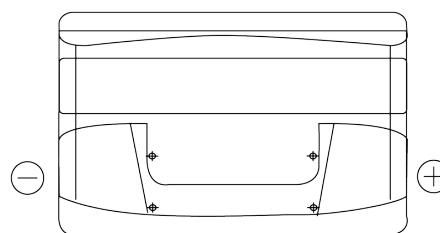

Product overview

Batteries for Cars

Technica TB950

Part number	TB950
Technology	Flooded
EAN/GTIN	3661024054584
Voltage	12 V
Capacity	95.0 Ah
CCA	800 A
Length	353 mm
Width	175 mm
Height	190 mm
Box size	L05
Polarity	ETN 0
Terminal Type	EN taper post
Hold Down	B13
Weights (subject of variation)	21.60 kg

Polarity

Terminal Type

Positive Terminal

Negative Terminal

Hold Down

Design, features and specifications are subject to change without notice. We disclaim any representation or warranty, express or implied, concerning the data or recommendations, and in no event shall be liable for any loss or damage claimed to have arisen as a result. Some products may not be available in your local market.