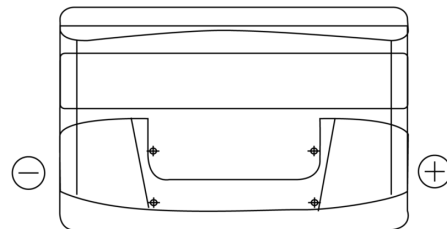

Product overview

Batteries for Cars

Technica TB852

| | |
|--------------------------------|---------------|
| Part number | TB852 |
| Technology | Flooded |
| EAN/GTIN | 3661024054669 |
| Voltage | 12 V |
| Capacity | 85.0 Ah |
| CCA | 760 A |
| Length | 353 mm |
| Width | 175 mm |
| Height | 175 mm |
| Box size | LB5 |
| Polarity | ETN 0 |
| Terminal Type | EN taper post |
| Hold Down | B13 |
| Weights (subject of variation) | 19.40 kg |

Polarity

Terminal Type

Ø19.5

Ø17.9

Positive Terminal

Negative Terminal

Hold Down

5 notches