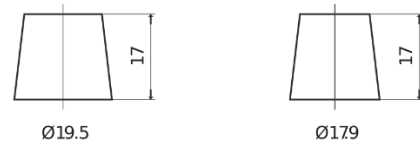

Product overview

Batteries for Cars

Technica TB852

Part number	TB852
Technology	Flooded
EAN/GTIN	3661024054669
Voltage	12 V
Capacity	85.0 Ah
CCA	760 A
Length	353 mm
Width	175 mm
Height	175 mm
Box size	LB5
Polarity	ETN 0
Terminal Type	EN taper post
Hold Down	B13
Weights (subject of variation)	19.40 kg

Polarity

Terminal Type

Positive Terminal

Negative Terminal

Hold Down

Design, features and specifications are subject to change without notice. We disclaim any representation or warranty, express or implied, concerning the data or recommendations, and in no event shall be liable for any loss or damage claimed to have arisen as a result. Some products may not be available in your local market.