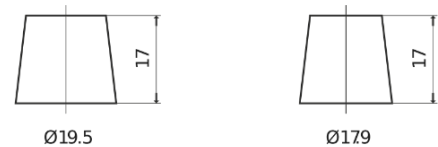

**Product overview**

Batteries for Cars

**Technica TB802**

Part number	TB802
Technology	Flooded
EAN/GTIN	3661024054652
Voltage	12 V
Capacity	80.0 Ah
CCA	700 A
Length	315 mm
Width	175 mm
Height	175 mm
Box size	LB4
Polarity	ETN 0
Terminal Type	EN taper post
Hold Down	B13
Weights (subject of variation)	17.80 kg

**Polarity**

**Terminal Type**

Positive Terminal

Negative Terminal

**Hold Down**

Design, features and specifications are subject to change without notice. We disclaim any representation or warranty, express or implied, concerning the data or recommendations, and in no event shall be liable for any loss or damage claimed to have arisen as a result. Some products may not be available in your local market.