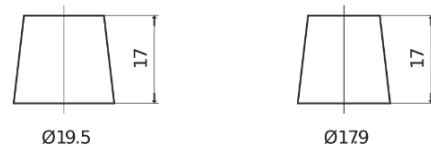

Product overview

Batteries for Cars

Technica TB800

Part number	TB800
Technology	Flooded
EAN/GTIN	3661024056465
Voltage	12 V
Capacity	80.0 Ah
CCA	640 A
Length	315 mm
Width	175 mm
Height	190 mm
Box size	L04
Polarity	ETN 0
Terminal Type	EN taper post
Hold Down	B13
Weights (subject of variation)	19.00 kg

Polarity

Terminal Type

Positive Terminal

Negative Terminal

Hold Down

Design, features and specifications are subject to change without notice. We disclaim any representation or warranty, express or implied, concerning the data or recommendations, and in no event shall be liable for any loss or damage claimed to have arisen as a result. Some products may not be available in your local market.