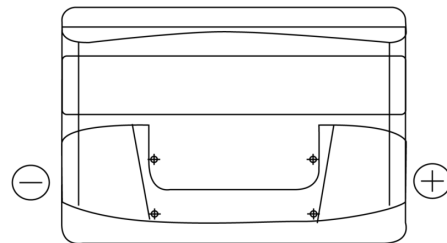

Product overview

Batteries for Cars

Technica TB800

Part number	TB800
Technology	Flooded
EAN/GTIN	3661024056465
Voltage	12 V
Capacity	80.0 Ah
CCA	640 A
Length	315 mm
Width	175 mm
Height	190 mm
Box size	L04
Polarity	ETN 0
Terminal Type	EN taper post
Hold Down	B13
Weights (subject of variation)	19.00 kg

Polarity

Terminal Type

Positive Terminal

Negative Terminal

Hold Down

Design, features and specifications are subject to change without notice. We disclaim any representation or warranty, express or implied, concerning the data or recommendations, and in no event shall be liable for any loss or damage claimed to have arisen as a result. Some products may not be available in your local market.