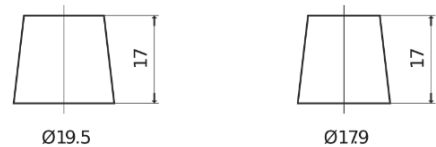

Product overview

Batteries for Cars

Technica TB740

| | |
|--------------------------------|---------------|
| Part number | TB740 |
| Technology | Flooded |
| EAN/GTIN | 3661024054553 |
| Voltage | 12 V |
| Capacity | 74.0 Ah |
| CCA | 680 A |
| Length | 278 mm |
| Width | 175 mm |
| Height | 190 mm |
| Box size | L03 |
| Polarity | ETN 0 |
| Terminal Type | EN taper post |
| Hold Down | B13 |
| Weights (subject of variation) | 16.60 kg |

Polarity

Terminal Type

Positive Terminal

Negative Terminal

Hold Down

Design, features and specifications are subject to change without notice. We disclaim any representation or warranty, express or implied, concerning the data or recommendations, and in no event shall be liable for any loss or damage claimed to have arisen as a result. Some products may not be available in your local market.