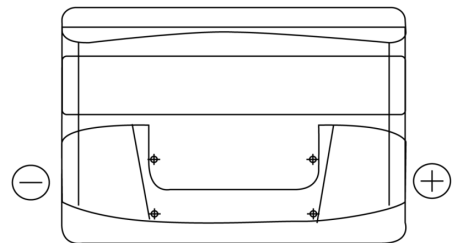

Product overview

Batteries for Cars

Technica TB740

| | |
|--------------------------------|---------------|
| Part number | TB740 |
| Technology | Flooded |
| EAN/GTIN | 3661024054553 |
| Voltage | 12 V |
| Capacity | 74.0 Ah |
| CCA | 680 A |
| Length | 278 mm |
| Width | 175 mm |
| Height | 190 mm |
| Box size | L03 |
| Polarity | ETN 0 |
| Terminal Type | EN taper post |
| Hold Down | B13 |
| Weights (subject of variation) | 16.60 kg |

Polarity

Terminal Type

Positive Terminal

Negative Terminal

Hold Down

Design, features and specifications are subject to change without notice. We disclaim any representation or warranty, express or implied, concerning the data or recommendations, and in no event shall be liable for any loss or damage claimed to have arisen as a result. Some products may not be available in your local market.