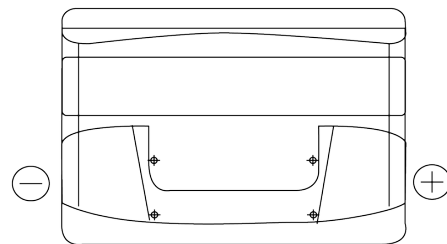

**Product overview**

Batteries for Cars

**Technica TB712**

Part number	TB712
Technology	Flooded
EAN/GTIN	3661024054645
Voltage	12 V
Capacity	71.0 Ah
CCA	670 A
Length	278 mm
Width	175 mm
Height	175 mm
Box size	LB3
Polarity	ETN 0
Terminal Type	EN taper post
Hold Down	B13
Weights (subject of variation)	15.30 kg

**Polarity**

**Terminal Type**

Positive Terminal

Negative Terminal

**Hold Down**

Design, features and specifications are subject to change without notice. We disclaim any representation or warranty, express or implied, concerning the data or recommendations, and in no event shall be liable for any loss or damage claimed to have arisen as a result. Some products may not be available in your local market.