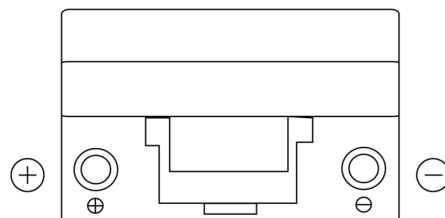

Product overview

Batteries for Cars

Technica TB705

Part number	TB705
Technology	Flooded
EAN/GTIN	3661024054447
Voltage	12 V
Capacity	70.0 Ah
CCA	540 A
Length	270 mm
Width	173 mm
Height	222 mm
Box size	D26
Polarity	ETN 1
Terminal Type	EN taper post
Hold Down	Korean B1+B6
Weights (subject of variation)	16.10 kg

Polarity

Terminal Type

Hold Down

Design, features and specifications are subject to change without notice. We disclaim any representation or warranty, express or implied, concerning the data or recommendations, and in no event shall be liable for any loss or damage claimed to have arisen as a result. Some products may not be available in your local market.