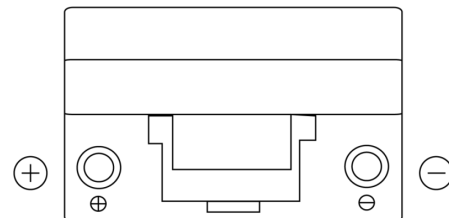

Product overview

Batteries for Cars

Technica TB705

Part number	TB705
Technology	Flooded
EAN/GTIN	3661024054447
Voltage	12 V
Capacity	70.0 Ah
CCA	540 A
Length	270 mm
Width	173 mm
Height	222 mm
Box size	D26
Polarity	ETN 1
Terminal Type	EN taper post
Hold Down	Korean B1+B6
Weights (subject of variation)	16.10 kg

Polarity

Terminal Type

Positive Terminal Negative Terminal

Hold Down

Design, features and specifications are subject to change without notice. We disclaim any representation or warranty, express or implied, concerning the data or recommendations, and in no event shall be liable for any loss or damage claimed to have arisen as a result. Some products may not be available in your local market.