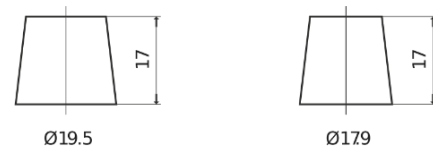

Product overview

Batteries for Cars

Technica TB705

Part number	TB705
Technology	Flooded
EAN/GTIN	3661024054447
Voltage	12 V
Capacity	70.0 Ah
CCA	540 A
Length	270 mm
Width	173 mm
Height	222 mm
Box size	D26
Polarity	ETN 1
Terminal Type	EN taper post
Hold Down	Korean B1+B6
Weights (subject of variation)	16.10 kg

Polarity

Terminal Type

Positive Terminal Negative Terminal

Hold Down

Design, features and specifications are subject to change without notice. We disclaim any representation or warranty, express or implied, concerning the data or recommendations, and in no event shall be liable for any loss or damage claimed to have arisen as a result. Some products may not be available in your local market.