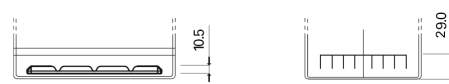

Product overview

Batteries for Cars

Technica TB705

Part number	TB705
Technology	Flooded
EAN/GTIN	3661024054447
Voltage	12 V
Capacity	70.0 Ah
CCA	540 A
Length	270 mm
Width	173 mm
Height	222 mm
Box size	D26
Polarity	ETN 1
Terminal Type	EN taper post
Hold Down	Korean B1+B6
Weights (subject of variation)	16.10 kg

Polarity

Terminal Type

Positive Terminal Negative Terminal

Hold Down

Design, features and specifications are subject to change without notice. We disclaim any representation or warranty, express or implied, concerning the data or recommendations, and in no event shall be liable for any loss or damage claimed to have arisen as a result. Some products may not be available in your local market.