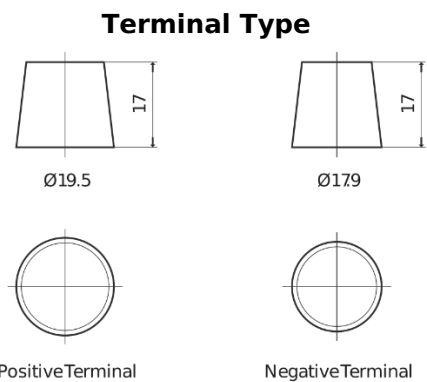

**Product overview**

Batteries for Cars

**Technica TB705**

Part number	TB705
Technology	Flooded
EAN/GTIN	3661024054447
Voltage	12 V
Capacity	70.0 Ah
CCA	540 A
Length	270 mm
Width	173 mm
Height	222 mm
Box size	D26
Polarity	ETN 1
Terminal Type	EN taper post
Hold Down	Korean B1+B6
Weights (subject of variation)	16.10 kg