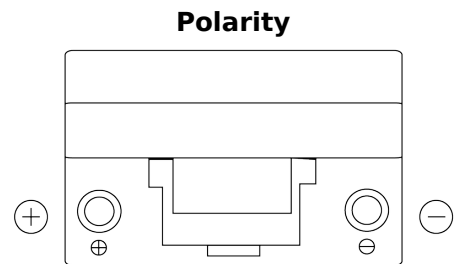

**Product overview**

Batteries for Cars

**Technica TB705**

Part number	TB705
Technology	Flooded
EAN/GTIN	3661024054447
Voltage	12 V
Capacity	70.0 Ah
CCA	540 A
Length	270 mm
Width	173 mm
Height	222 mm
Box size	D26
Polarity	ETN 1
Terminal Type	EN taper post
Hold Down	Korean B1+B6
Weights (subject of variation)	16.10 kg