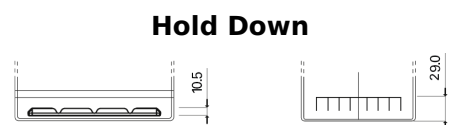

**Product overview**

Batteries for Cars

**Technica TB705**

Part number	TB705
Technology	Flooded
EAN/GTIN	3661024054447
Voltage	12 V
Capacity	70.0 Ah
CCA	540 A
Length	270 mm
Width	173 mm
Height	222 mm
Box size	D26
Polarity	ETN 1
Terminal Type	EN taper post
Hold Down	Korean B1+B6
Weights (subject of variation)	16.10 kg