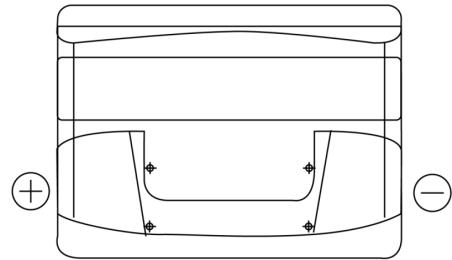

Product overview

Batteries for Cars

Technica TB621

Part number	TB621
Technology	Flooded
EAN/GTIN	3661024054546
Voltage	12 V
Capacity	62.0 Ah
CCA	540 A
Length	242 mm
Width	175 mm
Height	190 mm
Box size	L02
Polarity	ETN 1
Terminal Type	EN taper post
Hold Down	B13
Weights (subject of variation)	14.20 kg

Polarity

Terminal Type

Positive Terminal

Negative Terminal

Hold Down

Design, features and specifications are subject to change without notice. We disclaim any representation or warranty, express or implied, concerning the data or recommendations, and in no event shall be liable for any loss or damage claimed to have arisen as a result. Some products may not be available in your local market.