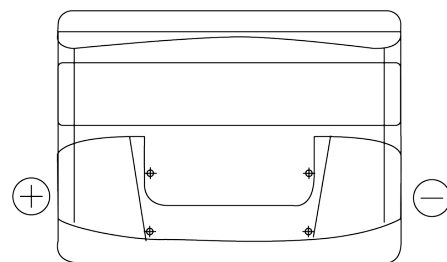

Product overview

Batteries for Cars

Technica TB621

| | |
|--------------------------------|---------------|
| Part number | TB621 |
| Technology | Flooded |
| EAN/GTIN | 3661024054546 |
| Voltage | 12 V |
| Capacity | 62.0 Ah |
| CCA | 540 A |
| Length | 242 mm |
| Width | 175 mm |
| Height | 190 mm |
| Box size | L02 |
| Polarity | ETN 1 |
| Terminal Type | EN taper post |
| Hold Down | B13 |
| Weights (subject of variation) | 14.20 kg |

Polarity

Terminal Type

Positive Terminal

Negative Terminal

Hold Down

Design, features and specifications are subject to change without notice. We disclaim any representation or warranty, express or implied, concerning the data or recommendations, and in no event shall be liable for any loss or damage claimed to have arisen as a result. Some products may not be available in your local market.