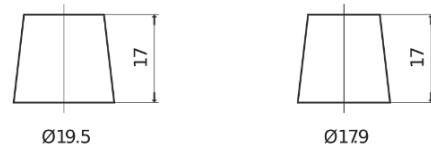

**Product overview**

Batteries for Cars

**Technica TB602**

Part number	TB602
Technology	Flooded
EAN/GTIN	3661024054638
Voltage	12 V
Capacity	60.0 Ah
CCA	540 A
Length	242 mm
Width	175 mm
Height	175 mm
Box size	LB2
Polarity	ETN 0
Terminal Type	EN taper post
Hold Down	B13
Weights (subject of variation)	12.90 kg

**Polarity**

**Terminal Type**

Positive Terminal

Negative Terminal

**Hold Down**

Design, features and specifications are subject to change without notice. We disclaim any representation or warranty, express or implied, concerning the data or recommendations, and in no event shall be liable for any loss or damage claimed to have arisen as a result. Some products may not be available in your local market.