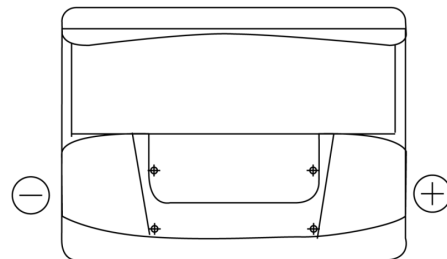

**Product overview**

Batteries for Cars

**Technica TB602**

Part number	TB602
Technology	Flooded
EAN/GTIN	3661024054638
Voltage	12 V
Capacity	60.0 Ah
CCA	540 A
Length	242 mm
Width	175 mm
Height	175 mm
Box size	LB2
Polarity	ETN 0
Terminal Type	EN taper post
Hold Down	B13
Weights (subject of variation)	12.90 kg

**Polarity**

**Terminal Type**

Positive Terminal

Negative Terminal

**Hold Down**

Design, features and specifications are subject to change without notice. We disclaim any representation or warranty, express or implied, concerning the data or recommendations, and in no event shall be liable for any loss or damage claimed to have arisen as a result. Some products may not be available in your local market.