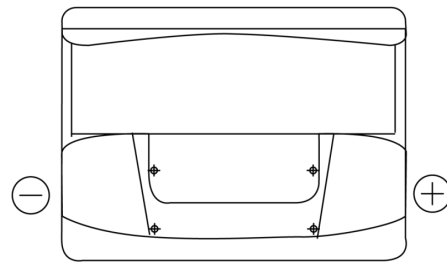

Product overview

Batteries for Cars

Technica TB602

Part number	TB602
Technology	Flooded
EAN/GTIN	3661024054638
Voltage	12 V
Capacity	60.0 Ah
CCA	540 A
Length	242 mm
Width	175 mm
Height	175 mm
Box size	LB2
Polarity	ETN 0
Terminal Type	EN taper post
Hold Down	B13
Weights (subject of variation)	12.90 kg

Polarity

Terminal Type

Positive Terminal

Negative Terminal

Hold Down

Design, features and specifications are subject to change without notice. We disclaim any representation or warranty, express or implied, concerning the data or recommendations, and in no event shall be liable for any loss or damage claimed to have arisen as a result. Some products may not be available in your local market.