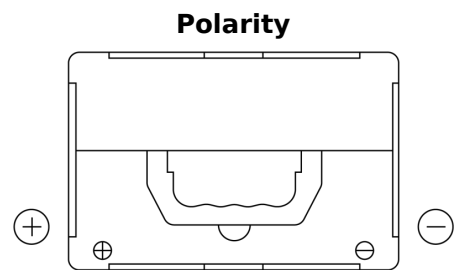

Product overview

Batteries for Cars

Technica TB558

Part number	TB558
Technology	Flooded
EAN/GTIN	3661024057158
Voltage	12 V
Capacity	55.0 Ah
CCA	620 A
Length	230 mm
Width	180 mm
Height	186 mm
Box size	G75
Polarity	ETN 1
Terminal Type	SAE S 3/8" side Terminal
Hold Down	B7
Weights (subject of variation)	14.20 kg