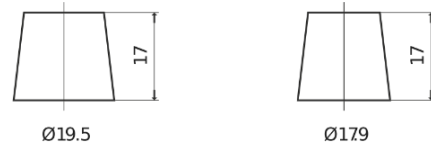

**Product overview**

Batteries for Cars

**Technica TB500**

Part number	TB500
Technology	Flooded
EAN/GTIN	3661024054515
Voltage	12 V
Capacity	50.0 Ah
CCA	450 A
Length	207 mm
Width	175 mm
Height	190 mm
Box size	L01
Polarity	ETN 0
Terminal Type	EN taper post
Hold Down	B13
Weights (subject of variation)	12.20 kg

**Polarity**

**Terminal Type**

Positive Terminal

Negative Terminal

**Hold Down**

Design, features and specifications are subject to change without notice. We disclaim any representation or warranty, express or implied, concerning the data or recommendations, and in no event shall be liable for any loss or damage claimed to have arisen as a result. Some products may not be available in your local market.