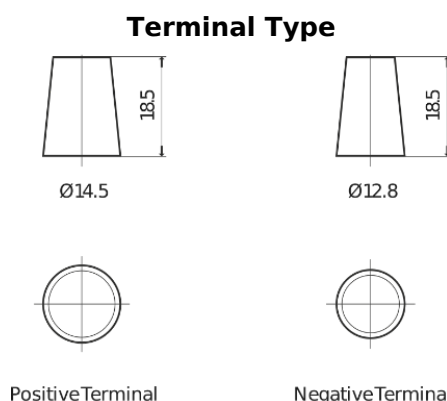

Product overview

Batteries for Cars

Technica TB456

Part number	TB456
Technology	Flooded
EAN/GTIN	3661024054355
Voltage	12 V
Capacity	45.0 Ah
CCA	330 A
Length	237 mm
Width	127 mm
Height	227 mm
Box size	B24
Polarity	ETN 0
Terminal Type	JIS taper post
Hold Down	B0
Weights (subject of variation)	11.40 kg