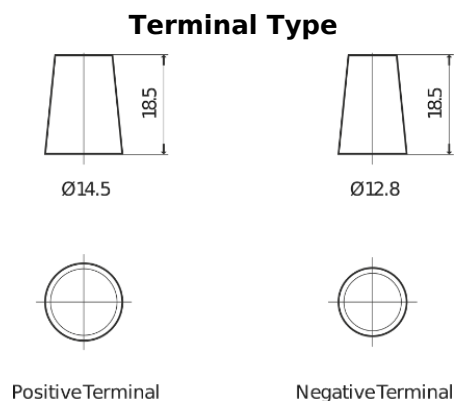

**Product overview**

Batteries for Cars

**Technica TB456**

Part number	TB456
Technology	Flooded
EAN/GTIN	3661024054355
Voltage	12 V
Capacity	45.0 Ah
CCA	330 A
Length	237 mm
Width	127 mm
Height	227 mm
Box size	B24
Polarity	ETN 0
Terminal Type	JIS taper post
Hold Down	B0
Weights (subject of variation)	11.40 kg