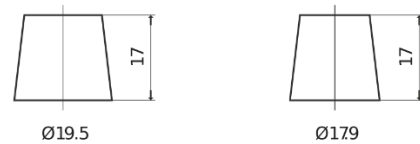

Product overview

Batteries for Cars

Technica TB454

Part number	TB454
Technology	Flooded
EAN/GTIN	3661024054379
Voltage	12 V
Capacity	45.0 Ah
CCA	330 A
Length	237 mm
Width	127 mm
Height	227 mm
Box size	B24
Polarity	ETN 0
Terminal Type	EN taper post
Hold Down	B0
Weights (subject of variation)	11.40 kg

Polarity

Terminal Type

Positive Terminal

Negative Terminal

Hold Down

Design, features and specifications are subject to change without notice. We disclaim any representation or warranty, express or implied, concerning the data or recommendations, and in no event shall be liable for any loss or damage claimed to have arisen as a result. Some products may not be available in your local market.