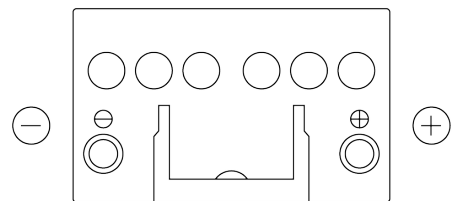

**Product overview**

Batteries for Cars

**Technica TB450**

Part number	TB450
Technology	Flooded
EAN/GTIN	3661024054492
Voltage	12 V
Capacity	45.0 Ah
CCA	330 A
Length	220 mm
Width	135 mm
Height	225 mm
Box size	E02
Polarity	ETN 0
Terminal Type	EN taper post
Hold Down	B1
Weights (subject of variation)	12.50 kg

**Polarity**

**Terminal Type**

Positive Terminal

Negative Terminal

**Hold Down**

Design, features and specifications are subject to change without notice. We disclaim any representation or warranty, express or implied, concerning the data or recommendations, and in no event shall be liable for any loss or damage claimed to have arisen as a result. Some products may not be available in your local market.