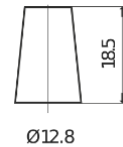

**Product overview**

Batteries for Cars

**Technica TB356A**

Part number	TB356A
Technology	Flooded
EAN/GTIN	3661024054881
Voltage	12 V
Capacity	35.0 Ah
CCA	240 A
Length	187 mm
Width	127 mm
Height	220 mm
Box size	B19
Polarity	ETN 0
Terminal Type	JIS taper post
Hold Down	Korean B1 Long
Weights (subject of variation)	8.90 kg

**Polarity**

**Terminal Type**

Positive Terminal

Negative Terminal

**Hold Down**

Design, features and specifications are subject to change without notice. We disclaim any representation or warranty, express or implied, concerning the data or recommendations, and in no event shall be liable for any loss or damage claimed to have arisen as a result. Some products may not be available in your local market.