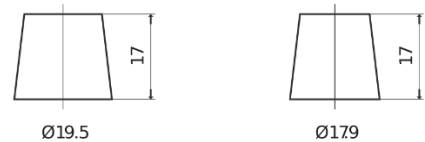

**Product overview**

Batteries for Cars

**Technica TB1100**

Part number	TB1100
Technology	Flooded
EAN/GTIN	3661024056236
Voltage	12 V
Capacity	110.0 Ah
CCA	850 A
Length	392 mm
Width	175 mm
Height	190 mm
Box size	L06
Polarity	ETN 0
Terminal Type	EN taper post
Hold Down	B13
Weights (subject of variation)	26.30 kg

**Polarity**

**Terminal Type**

Positive Terminal

Negative Terminal

**Hold Down**

Design, features and specifications are subject to change without notice. We disclaim any representation or warranty, express or implied, concerning the data or recommendations, and in no event shall be liable for any loss or damage claimed to have arisen as a result. Some products may not be available in your local market.