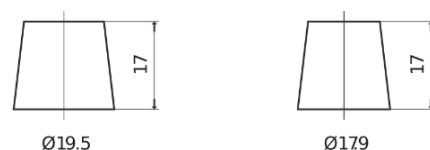

**Product overview**

Batteries for Cars

**Technica TB1100**

Part number	TB1100
Technology	Flooded
EAN/GTIN	3661024056236
Voltage	12 V
Capacity	110.0 Ah
CCA	850 A
Length	392 mm
Width	175 mm
Height	190 mm
Box size	L06
Polarity	ETN 0
Terminal Type	EN taper post
Hold Down	B13
Weights (subject of variation)	26.30 kg

**Polarity**

**Terminal Type**

Positive Terminal

Negative Terminal

**Hold Down**

Design, features and specifications are subject to change without notice. We disclaim any representation or warranty, express or implied, concerning the data or recommendations, and in no event shall be liable for any loss or damage claimed to have arisen as a result. Some products may not be available in your local market.