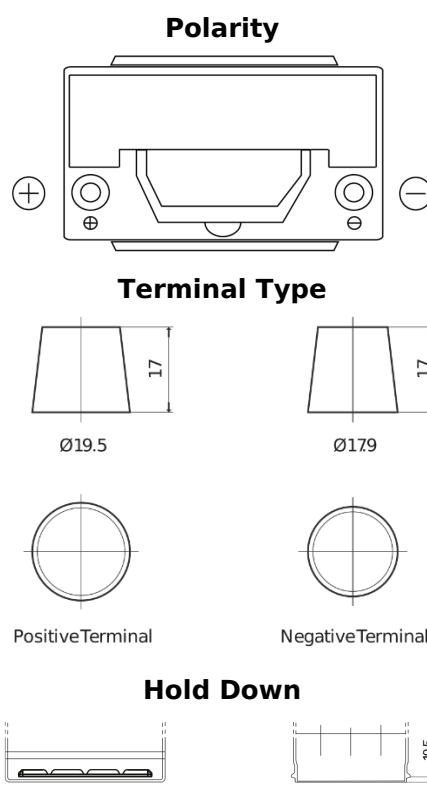

Product overview

Batteries for Cars

High-Tech TA955

Part number	TA955
Technology	Flooded
EAN/GTIN	3661024054195
Voltage	12 V
Capacity	95.0 Ah
CCA	800 A
Length	306 mm
Width	173 mm
Height	222 mm
Box size	D31
Polarity	ETN 1
Terminal Type	EN taper post
Hold Down	Korean B1
Weights (subject of variation)	21.40 kg