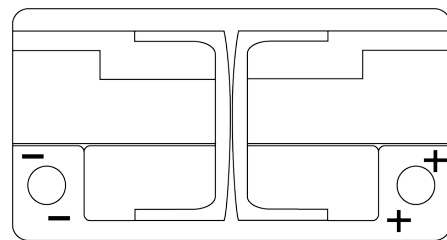

Product overview

Batteries for Cars

High-Tech TA900

Part number	TA900
Technology	Flooded
EAN/GTIN	3661024056472
Voltage	12 V
Capacity	90.0 Ah
CCA	720 A
Length	315 mm
Width	175 mm
Height	190 mm
Box size	L04
Polarity	ETN 0
Terminal Type	EN taper post
Hold Down	B13
Weights (subject of variation)	19.70 kg

Polarity

Terminal Type

Positive Terminal

Negative Terminal

Hold Down

Design, features and specifications are subject to change without notice. We disclaim any representation or warranty, express or implied, concerning the data or recommendations, and in no event shall be liable for any loss or damage claimed to have arisen as a result. Some products may not be available in your local market.