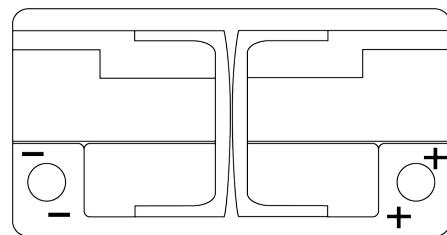

Product overview

Batteries for Cars

High-Tech TA852

Part number	TA852
Technology	Flooded
EAN/GTIN	3661024054294
Voltage	12 V
Capacity	85.0 Ah
CCA	800 A
Length	315 mm
Width	175 mm
Height	175 mm
Box size	LB4
Polarity	ETN 0
Terminal Type	EN taper post
Hold Down	B13
Weights (subject of variation)	18.60 kg

Polarity

Terminal Type

Ø19.5

Ø17.9

Positive Terminal

Negative Terminal

Hold Down

5 notches