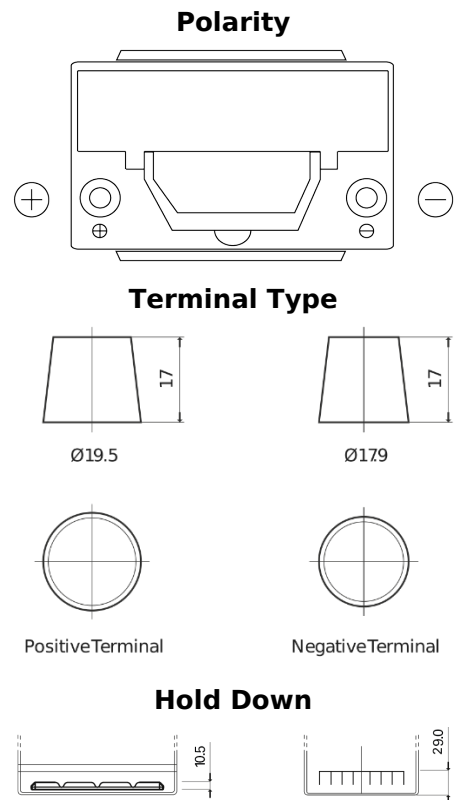

**Product overview**

Batteries for Cars

**High-Tech TA755**

Part number	TA755
Technology	Flooded
EAN/GTIN	3661024054171
Voltage	12 V
Capacity	75.0 Ah
CCA	630 A
Length	270 mm
Width	173 mm
Height	222 mm
Box size	D26
Polarity	ETN 1
Terminal Type	EN taper post
Hold Down	Korean B1+B6
Weights (subject of variation)	17.40 kg