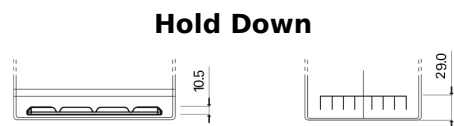

**Product overview**

Batteries for Cars

**High-Tech TA755**

Part number	TA755
Technology	Flooded
EAN/GTIN	3661024054171
Voltage	12 V
Capacity	75.0 Ah
CCA	630 A
Length	270 mm
Width	173 mm
Height	222 mm
Box size	D26
Polarity	ETN 1
Terminal Type	EN taper post
Hold Down	Korean B1+B6
Weights (subject of variation)	17.40 kg