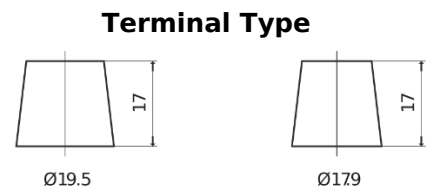

Product overview

Batteries for Cars

High-Tech TA754

Part number	TA754
Technology	Flooded
EAN/GTIN	3661024054164
Voltage	12 V
Capacity	75.0 Ah
CCA	630 A
Length	270 mm
Width	173 mm
Height	222 mm
Box size	D26
Polarity	ETN 0
Terminal Type	EN taper post
Hold Down	Korean B1+B6
Weights (subject of variation)	17.40 kg