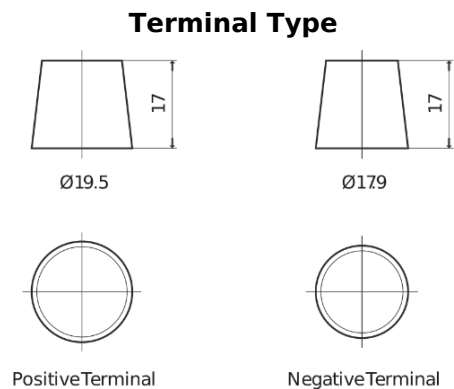

Product overview

Batteries for Cars

High-Tech TA754

Part number	TA754
Technology	Flooded
EAN/GTIN	3661024054164
Voltage	12 V
Capacity	75.0 Ah
CCA	630 A
Length	270 mm
Width	173 mm
Height	222 mm
Box size	D26
Polarity	ETN 0
Terminal Type	EN taper post
Hold Down	Korean B1+B6
Weights (subject of variation)	17.40 kg