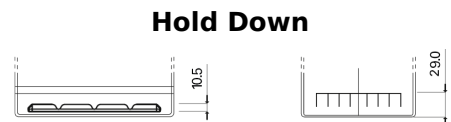

Product overview

Batteries for Cars

High-Tech TA754

Part number	TA754
Technology	Flooded
EAN/GTIN	3661024054164
Voltage	12 V
Capacity	75.0 Ah
CCA	630 A
Length	270 mm
Width	173 mm
Height	222 mm
Box size	D26
Polarity	ETN 0
Terminal Type	EN taper post
Hold Down	Korean B1+B6
Weights (subject of variation)	17.40 kg