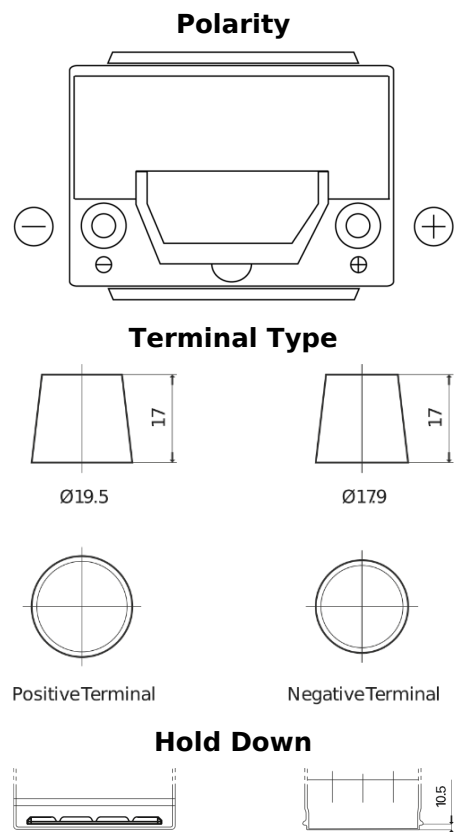

Product overview

Batteries for Cars

High-Tech TA654

Part number	TA654
Technology	Flooded
EAN/GTIN	3661024054140
Voltage	12 V
Capacity	65.0 Ah
CCA	580 A
Length	230 mm
Width	173 mm
Height	222 mm
Box size	D23
Polarity	ETN 0
Terminal Type	EN taper post
Hold Down	Korean B1
Weights (subject of variation)	16.00 kg