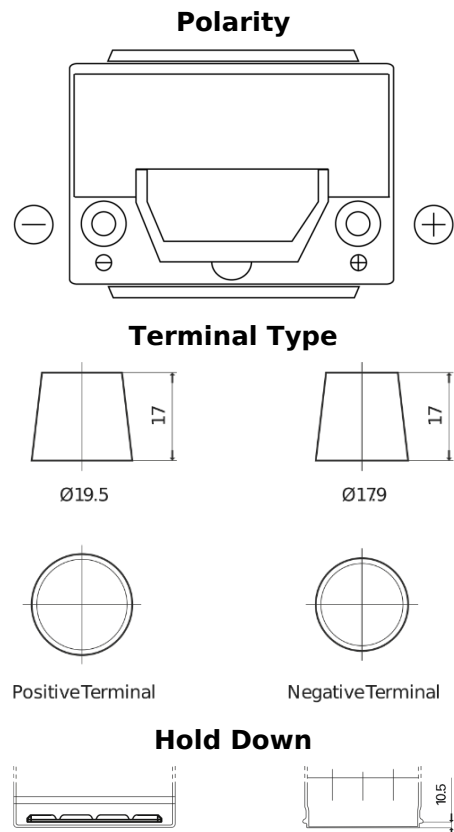

**Product overview**

Batteries for Cars

**High-Tech TA654**

Part number	TA654
Technology	Flooded
EAN/GTIN	3661024054140
Voltage	12 V
Capacity	65.0 Ah
CCA	580 A
Length	230 mm
Width	173 mm
Height	222 mm
Box size	D23
Polarity	ETN 0
Terminal Type	EN taper post
Hold Down	Korean B1
Weights (subject of variation)	16.00 kg