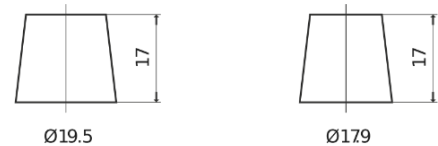

**Product overview**

Batteries for Cars

**High-Tech TA612**

Part number	TA612
Technology	Flooded
EAN/GTIN	3661024054270
Voltage	12 V
Capacity	61.0 Ah
CCA	600 A
Length	242 mm
Width	175 mm
Height	175 mm
Box size	LB2
Polarity	ETN 0
Terminal Type	EN taper post
Hold Down	B13
Weights (subject of variation)	14.00 kg

**Polarity**

**Terminal Type**

Positive Terminal

Negative Terminal

**Hold Down**

Design, features and specifications are subject to change without notice. We disclaim any representation or warranty, express or implied, concerning the data or recommendations, and in no event shall be liable for any loss or damage claimed to have arisen as a result. Some products may not be available in your local market.