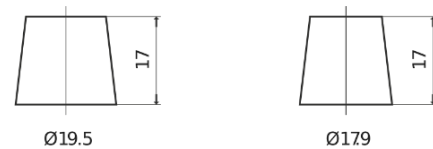

Product overview

Batteries for Cars

High-Tech TA530

Part number	TA530
Technology	Flooded
EAN/GTIN	3661024054201
Voltage	12 V
Capacity	53.0 Ah
CCA	540 A
Length	207 mm
Width	175 mm
Height	190 mm
Box size	L01
Polarity	ETN 0
Terminal Type	EN taper post
Hold Down	B13
Weights (subject of variation)	12.70 kg

Polarity

Terminal Type

Positive Terminal

Negative Terminal

Hold Down

Design, features and specifications are subject to change without notice. We disclaim any representation or warranty, express or implied, concerning the data or recommendations, and in no event shall be liable for any loss or damage claimed to have arisen as a result. Some products may not be available in your local market.