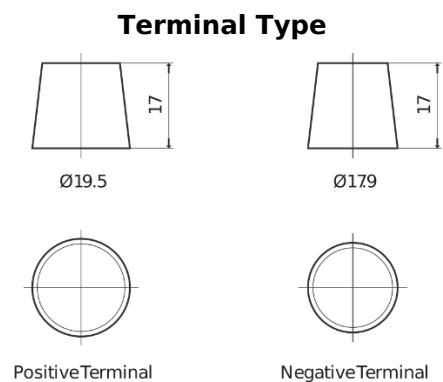

**Product overview**

Batteries for Cars

**High-Tech TA530**

Part number	TA530
Technology	Flooded
EAN/GTIN	3661024054201
Voltage	12 V
Capacity	53.0 Ah
CCA	540 A
Length	207 mm
Width	175 mm
Height	190 mm
Box size	L01
Polarity	ETN 0
Terminal Type	EN taper post
Hold Down	B13
Weights (subject of variation)	12.70 kg