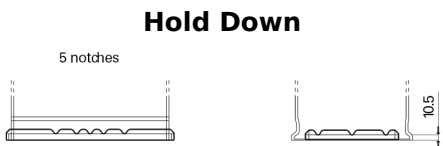

**Product overview**

Batteries for Cars

**High-Tech TA530**

Part number	TA530
Technology	Flooded
EAN/GTIN	3661024054201
Voltage	12 V
Capacity	53.0 Ah
CCA	540 A
Length	207 mm
Width	175 mm
Height	190 mm
Box size	L01
Polarity	ETN 0
Terminal Type	EN taper post
Hold Down	B13
Weights (subject of variation)	12.70 kg