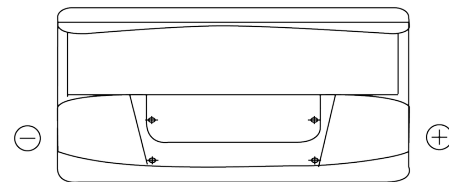

**Product overview**

Batteries for Trucks, Buses, Construction, Agriculture

**PowerPRO Agri&Construction EJ1000**

Part number	EJ1000
Technology	Flooded
EAN/GTIN	3661024036986
Voltage	12 V
Capacity	100 Ah
CCA	850 A
Length	353 mm
Width	175 mm
Height	190 mm
Box size	L05
Polarity	ETN 0
Terminal Type	EN taper post
Hold Down	B13
Weights (subject of variation)	21.80 kg

**Polarity**

**Terminal Type**

Positive Terminal

Negative Terminal

**Hold Down**

Design, features and specifications are subject to change without notice. We disclaim any representation or warranty, express or implied, concerning the data or recommendations, and in no event shall be liable for any loss or damage claimed to have arisen as a result. Some products may not be available in your local market.