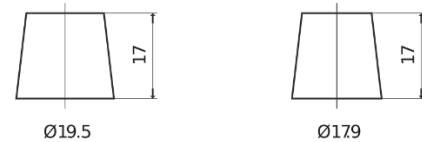

**Product overview**

Batteries for Trucks, Buses, Construction, Agriculture

**PowerPRO Agri&Construction EJ1000**

Part number	EJ1000
Technology	Flooded
EAN/GTIN	3661024036986
Voltage	12 V
Capacity	100 Ah
CCA	850 A
Length	353 mm
Width	175 mm
Height	190 mm
Box size	L05
Polarity	ETN 0
Terminal Type	EN taper post
Hold Down	B13
Weights (subject of variation)	21.80 kg

**Polarity**

**Terminal Type**

Positive Terminal

Negative Terminal

**Hold Down**

Design, features and specifications are subject to change without notice. We disclaim any representation or warranty, express or implied, concerning the data or recommendations, and in no event shall be liable for any loss or damage claimed to have arisen as a result. Some products may not be available in your local market.