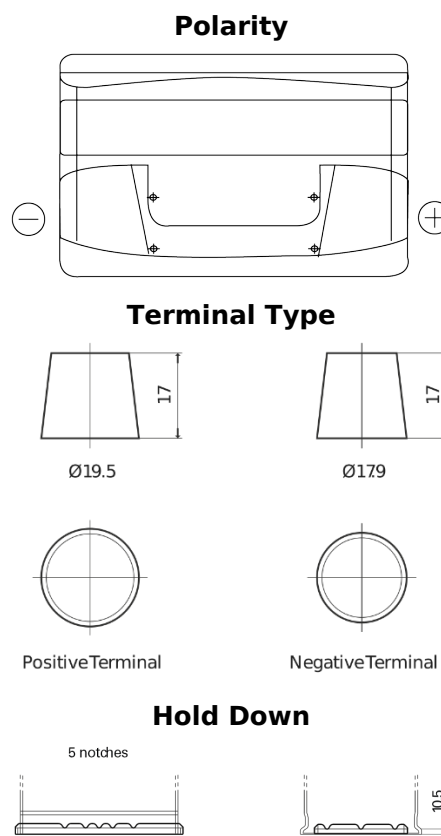

Product overview

Batteries for Cars

Formula FB950

Part number	FB950
Technology	Flooded
EAN/GTIN	3661024044585
Voltage	12 V
Capacity	95 Ah
CCA	800 A
Length	353 mm
Width	175 mm
Height	190 mm
Box size	L05
Polarity	ETN 0
Terminal Type	EN taper post
Hold Down	B13
Weights (subject of variation)	21.60 kg