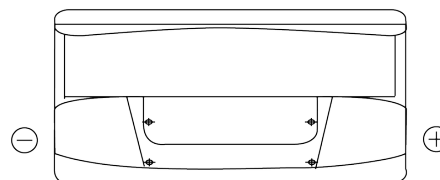

**Product overview**

Batteries for Marine and Leisure

**Start EN800**

Part number	EN800
Technology	Flooded
EAN/GTIN	3661024036351
Voltage	12 V
Capacity	90 Ah
CCA	720 A
MCA	800
Length	353 mm
Width	175 mm
Height	190 mm
Box size	L05
Polarity	ETN 0
Terminal Type	EN taper post
Hold Down	B13
Weights (subject of variation)	20.50 kg

**Polarity**

**Terminal Type**

Positive Terminal

Negative Terminal

**Hold Down**

Design, features and specifications are subject to change without notice. We disclaim any representation or warranty, express or implied, concerning the data or recommendations, and in no event shall be liable for any loss or damage claimed to have arisen as a result. Some products may not be available in your local market.