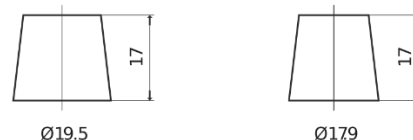

**Product overview**

Batteries for Marine and Leisure

**Start EN800**

Part number	EN800
Technology	Flooded
EAN/GTIN	3661024036351
Voltage	12 V
Capacity	90 Ah
CCA	720 A
MCA	800
Length	353 mm
Width	175 mm
Height	190 mm
Box size	L05
Polarity	ETN 0
Terminal Type	EN taper post
Hold Down	B13
Weights (subject of variation)	20.50 kg

**Polarity**

**Terminal Type**

Positive Terminal

Negative Terminal

**Hold Down**

Design, features and specifications are subject to change without notice. We disclaim any representation or warranty, express or implied, concerning the data or recommendations, and in no event shall be liable for any loss or damage claimed to have arisen as a result. Some products may not be available in your local market.