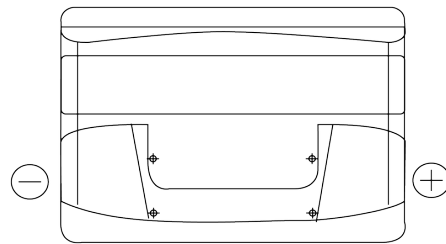

Product overview

Batteries for Cars

Formula FB800

Part number	FB800
Technology	Flooded
EAN/GTIN	3661024046244
Voltage	12 V
Capacity	80 Ah
CCA	640 A
Length	315 mm
Width	175 mm
Height	190 mm
Box size	L04
Polarity	ETN 0
Terminal Type	EN taper post
Hold Down	B13
Weights (subject of variation)	19.00 kg

Polarity

Terminal Type

Positive Terminal

Negative Terminal

Hold Down

Design, features and specifications are subject to change without notice. We disclaim any representation or warranty, express or implied, concerning the data or recommendations, and in no event shall be liable for any loss or damage claimed to have arisen as a result. Some products may not be available in your local market.