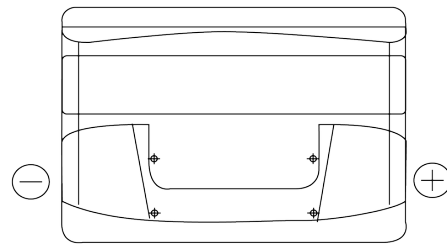

Product overview

Batteries for Cars

Excell EB800

Part number	EB800
Technology	Flooded
EAN/GTIN	3661024036443
Voltage	12 V
Capacity	80 Ah
CCA	640 A
Length	315 mm
Width	175 mm
Height	190 mm
Box size	L04
Polarity	ETN 0
Terminal Type	EN taper post
Hold Down	B13
Weights (subject of variation)	19.00 kg

Polarity

Terminal Type

Positive Terminal

Negative Terminal

Hold Down

Design, features and specifications are subject to change without notice. We disclaim any representation or warranty, express or implied, concerning the data or recommendations, and in no event shall be liable for any loss or damage claimed to have arisen as a result. Some products may not be available in your local market.