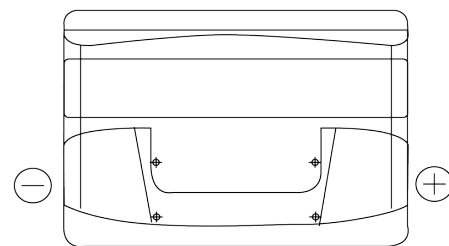

Product overview

Batteries for Cars

Power DB800

Part number	DB800
Technology	Flooded
EAN/GTIN	3661024026246
Voltage	12 V
Capacity	80 Ah
CCA	640 A
Length	315 mm
Width	175 mm
Height	190 mm
Box size	L04
Polarity	ETN 0
Terminal Type	EN taper post
Hold Down	B13
Weights (subject of variation)	19.00 kg

Polarity

Terminal Type

Positive Terminal

Negative Terminal

Hold Down

Design, features and specifications are subject to change without notice. We disclaim any representation or warranty, express or implied, concerning the data or recommendations, and in no event shall be liable for any loss or damage claimed to have arisen as a result. Some products may not be available in your local market.