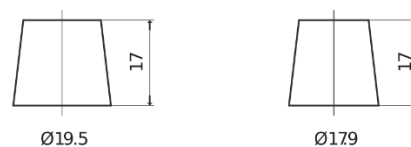

Product overview

Batteries for Cars

EFB EL700

Part number	EL700
Technology	EFB
EAN/GTIN	3661024035699
Voltage	12 V
Capacity	70 Ah
CCA	760 A
Length	278 mm
Width	175 mm
Height	190 mm
Box size	L03
Polarity	ETN 0
Terminal Type	EN taper post
Hold Down	B13
Weights (subject of variation)	19.30 kg

Polarity

Terminal Type

Positive Terminal

Negative Terminal

Hold Down

Design, features and specifications are subject to change without notice. We disclaim any representation or warranty, express or implied, concerning the data or recommendations, and in no event shall be liable for any loss or damage claimed to have arisen as a result. Some products may not be available in your local market.