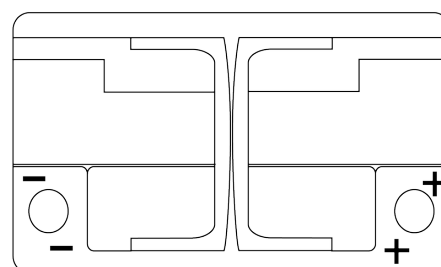

**Product overview**

Batteries for Cars

**Premium EA770**

Part number	EA770
Technology	Flooded
EAN/GTIN	3661024034241
Voltage	12 V
Capacity	77 Ah
CCA	760 A
Length	278 mm
Width	175 mm
Height	190 mm
Box size	L03
Polarity	ETN 0
Terminal Type	EN taper post
Hold Down	B13
Weights (subject of variation)	17.50 kg

**Polarity**

**Terminal Type**

Ø19.5

Ø179

Positive Terminal

Negative Terminal

**Hold Down**

5 notches