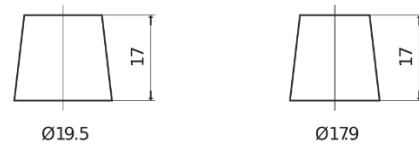

**Product overview**

Batteries for Cars

**AGM EK700**

Part number	EK700
Technology	AGM
EAN/GTIN	3661024035712
Voltage	12 V
Capacity	70 Ah
CCA	760 A
Length	278 mm
Width	175 mm
Height	190 mm
Box size	L03
Polarity	ETN 0
Terminal Type	EN taper post
Hold Down	B13
Weights (subject of variation)	20.60 kg

**Polarity**

**Terminal Type**

Positive Terminal

Negative Terminal

**Hold Down**

Design, features and specifications are subject to change without notice. We disclaim any representation or warranty, express or implied, concerning the data or recommendations, and in no event shall be liable for any loss or damage claimed to have arisen as a result. Some products may not be available in your local market.