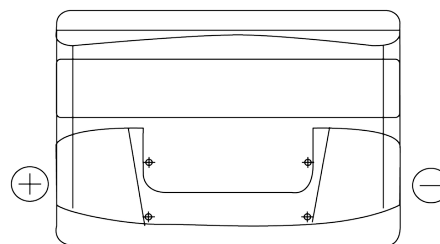

**Product overview**

Batteries for Cars

**Technica TB741**

Part number	TB741
Technology	Flooded
EAN/GTIN	3661024054560
Voltage	12 V
Capacity	74 Ah
CCA	680 A
Length	278 mm
Width	175 mm
Height	190 mm
Box size	L03
Polarity	ETN 1
Terminal Type	EN taper post
Hold Down	B13
Weights (subject of variation)	16.60 kg

**Polarity**

**Terminal Type**

Positive Terminal

Negative Terminal

**Hold Down**

Design, features and specifications are subject to change without notice. We disclaim any representation or warranty, express or implied, concerning the data or recommendations, and in no event shall be liable for any loss or damage claimed to have arisen as a result. Some products may not be available in your local market.