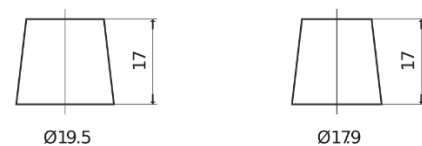

**Product overview**

Batteries for Cars

**Power DB741**

Part number	DB741
Technology	Flooded
EAN/GTIN	3661024024563
Voltage	12 V
Capacity	74 Ah
CCA	680 A
Length	278 mm
Width	175 mm
Height	190 mm
Box size	L03
Polarity	ETN 1
Terminal Type	EN taper post
Hold Down	B13
Weights (subject of variation)	16.60 kg

**Polarity**

**Terminal Type**

Positive Terminal

Negative Terminal

**Hold Down**

Design, features and specifications are subject to change without notice. We disclaim any representation or warranty, express or implied, concerning the data or recommendations, and in no event shall be liable for any loss or damage claimed to have arisen as a result. Some products may not be available in your local market.