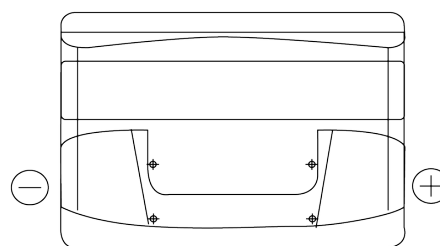

**Product overview**

Batteries for Cars

**Technica TB740**

|                                |               |
|--------------------------------|---------------|
| Part number                    | TB740         |
| Technology                     | Flooded       |
| EAN/GTIN                       | 3661024054553 |
| Voltage                        | 12 V          |
| Capacity                       | 74 Ah         |
| CCA                            | 680 A         |
| Length                         | 278 mm        |
| Width                          | 175 mm        |
| Height                         | 190 mm        |
| Box size                       | L03           |
| Polarity                       | ETN 0         |
| Terminal Type                  | EN taper post |
| Hold Down                      | B13           |
| Weights (subject of variation) | 16.60 kg      |

**Polarity**

**Terminal Type**

Positive Terminal

Negative Terminal

**Hold Down**

Design, features and specifications are subject to change without notice. We disclaim any representation or warranty, express or implied, concerning the data or recommendations, and in no event shall be liable for any loss or damage claimed to have arisen as a result. Some products may not be available in your local market.