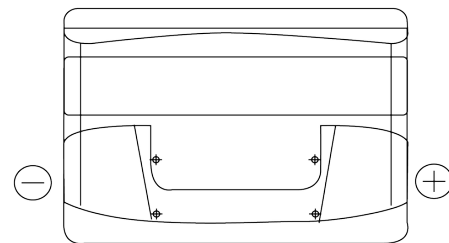

Product overview

Batteries for Cars

Excell EB740

Part number	EB740
Technology	Flooded
EAN/GTIN	3661024034555
Voltage	12 V
Capacity	74 Ah
CCA	680 A
Length	278 mm
Width	175 mm
Height	190 mm
Box size	L03
Polarity	ETN 0
Terminal Type	EN taper post
Hold Down	B13
Weights (subject of variation)	16.60 kg

Polarity

Terminal Type

Positive Terminal

Negative Terminal

Hold Down

Design, features and specifications are subject to change without notice. We disclaim any representation or warranty, express or implied, concerning the data or recommendations, and in no event shall be liable for any loss or damage claimed to have arisen as a result. Some products may not be available in your local market.