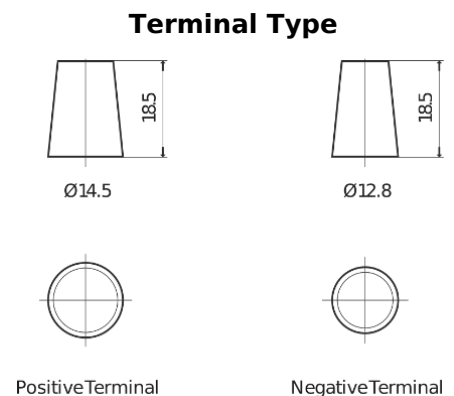

**Product overview**

Batteries for Cars

**Power DB356**

|                                |                |
|--------------------------------|----------------|
| Part number                    | DB356          |
| Technology                     | Flooded        |
| EAN/GTIN                       | 3661024024334  |
| Voltage                        | 12 V           |
| Capacity                       | 35 Ah          |
| CCA                            | 240 A          |
| Length                         | 187 mm         |
| Width                          | 127 mm         |
| Height                         | 220 mm         |
| Box size                       | B19            |
| Polarity                       | ETN 0          |
| Terminal Type                  | JIS taper post |
| Hold Down                      | B0             |
| Weights (subject of variation) | 8.90 kg        |