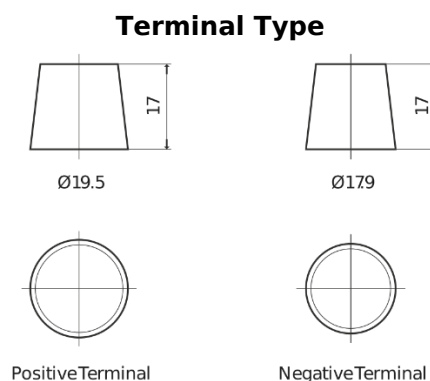

Product overview

Batteries for Cars

Classic EC700

Part number	EC700
Technology	Flooded
EAN/GTIN	3661024034821
Voltage	12 V
Capacity	70 Ah
CCA	640 A
Length	278 mm
Width	175 mm
Height	190 mm
Box size	L03
Polarity	ETN 0
Terminal Type	EN taper post
Hold Down	B13
Weights (subject of variation)	16.00 kg