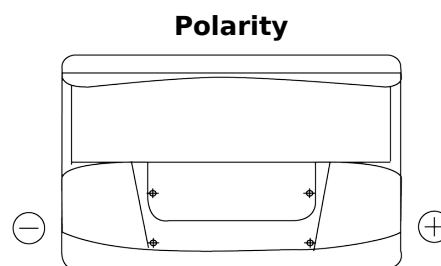

Product overview

Batteries for Cars

Classic EC700

Part number	EC700
Technology	Flooded
EAN/GTIN	3661024034821
Voltage	12 V
Capacity	70 Ah
CCA	640 A
Length	278 mm
Width	175 mm
Height	190 mm
Box size	L03
Polarity	ETN 0
Terminal Type	EN taper post
Hold Down	B13
Weights (subject of variation)	16.00 kg